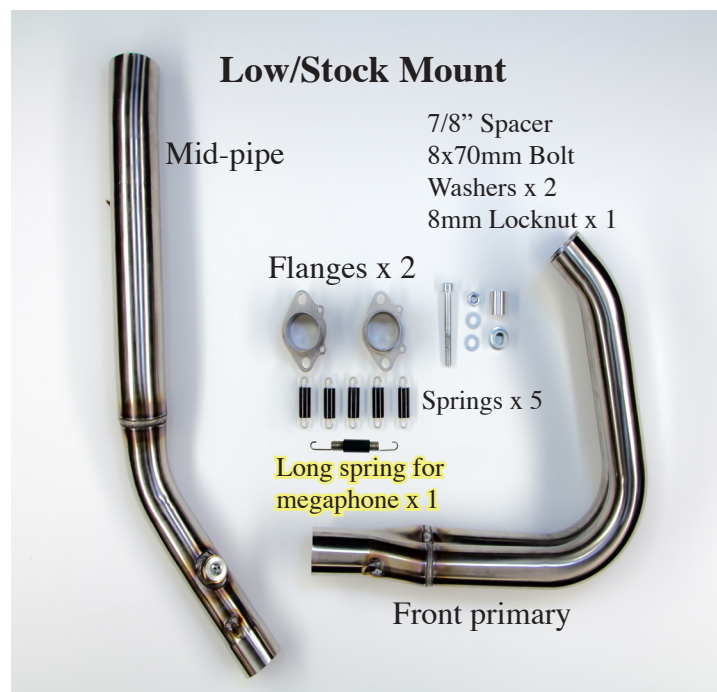

***** UPDATE/ADDENDUM NOVEMBER 2020 *****

An important update for the installation of the 2018-2020 Kawasaki Ninja 400R Evo Megaphone and Evo/Oval Muffler System:

***** KIT/PARTS UPDATE ***:** The kit has been updated to include 5 short springs and 1 long spring. The 1 long spring is to be used to install the Evo Megaphone onto the mid-pipe. Do not use a short spring on the Megaphone Muffler.

***** STEP 11 UPDATE ***:** Install muffler onto mid-pipe. Align spring tabs of muffler to spring tabs on mid-pipe. **Please note: there are different spring tab locations for the Muffler system and the Megaphone system. The Megaphone system uses a single long spring.**