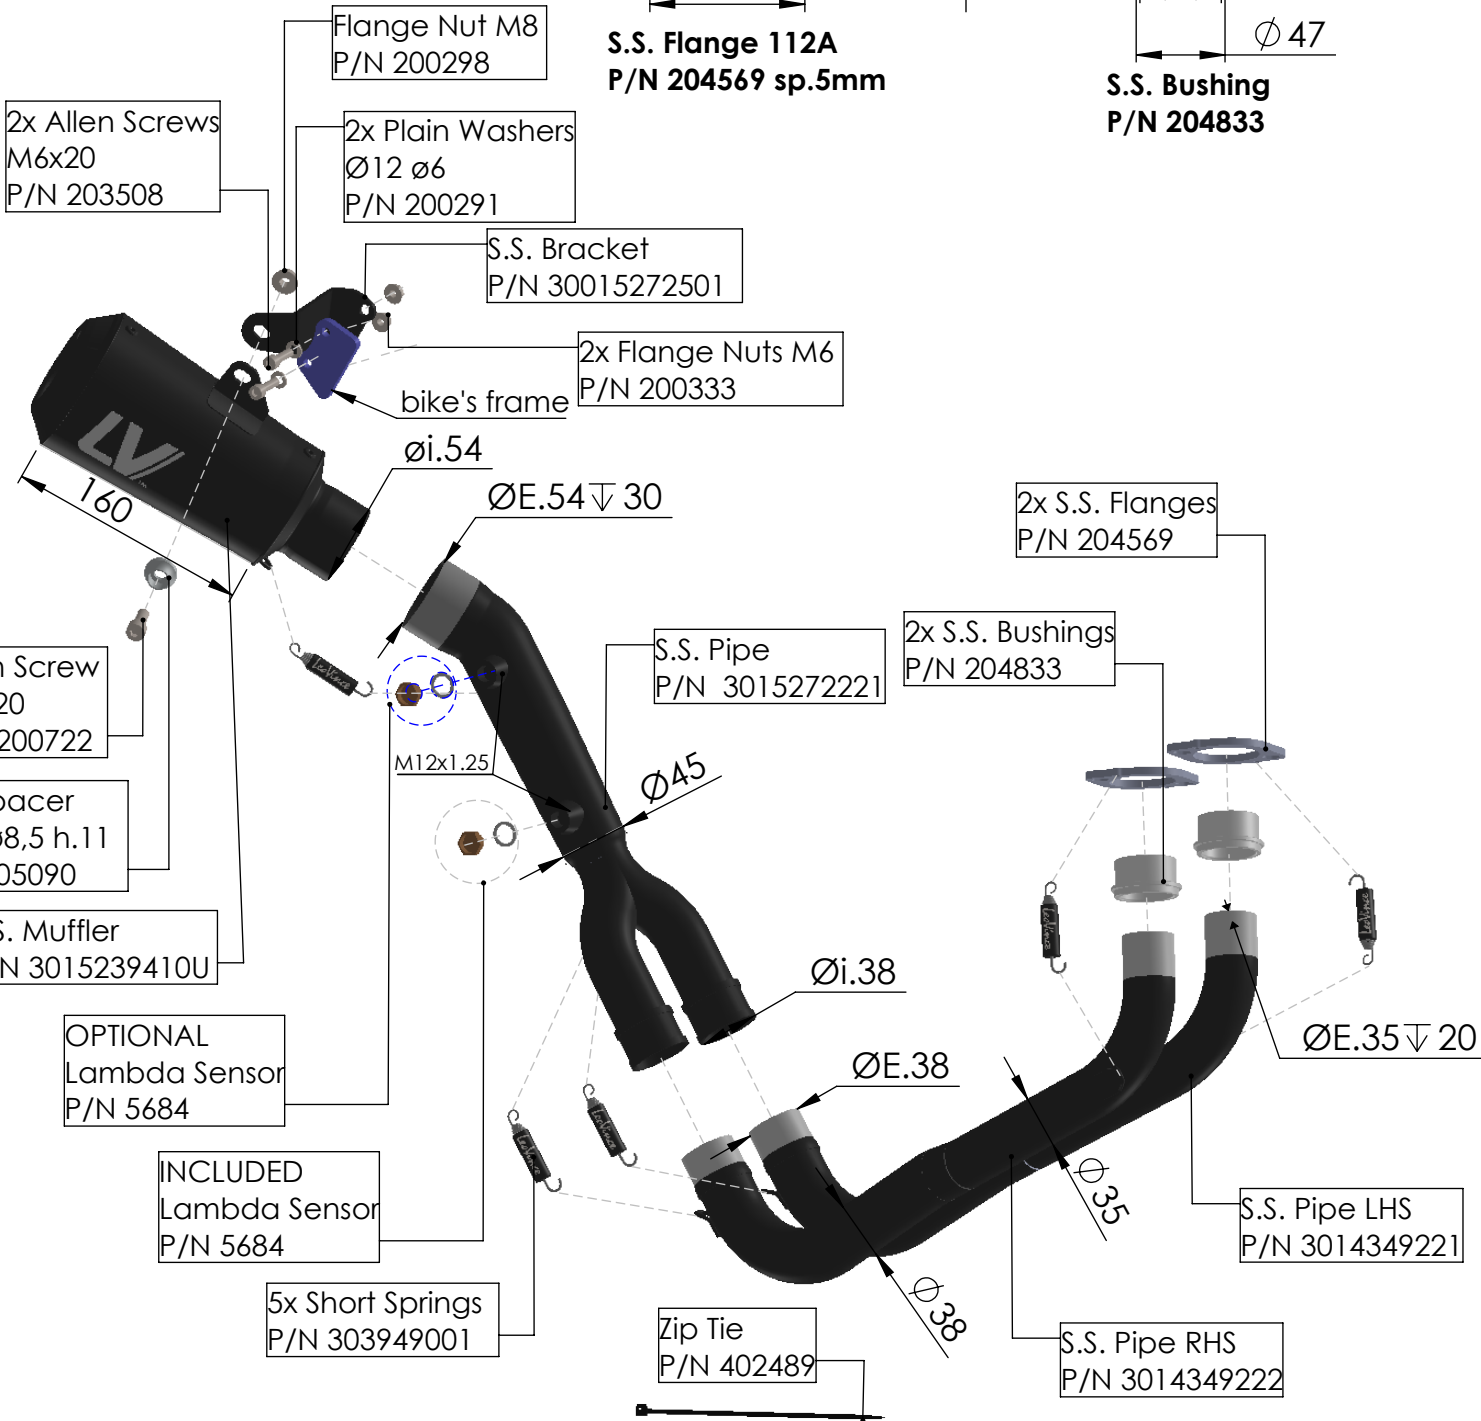

S.S. Flange 112A
P/N 204569 sp.5mm

S.S. Bushing
P/N 204833

WARNING

ECU must be remapped

ART. 15272FBU

YAMAHA MT-07 / XSR 700 / YZF-R7 (also fits on 35kW)

SLIP-ON LV-10 FULL BLACK