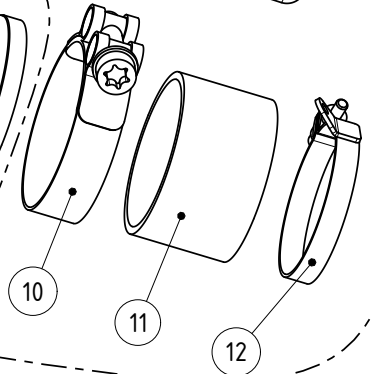

MUFFLER REPAIR KITS	
REPACK	14
SLEEVE	15

No.	SALES CODE	DESCRIPTION	QTY.
1	S-K10SO16-HZC	slip-on system	1
2	M-HZ04305C	muffler	1
3	P-FB23	bolt	1
4	P-DR4	washer SS	2
5	P-FN4	nut	1
6	P-VST1AL	sticker	1
7	V-EC120	end cap CA	1
8	P-TT19	belt TI for CA sleeve	2
9	P-MCCZ39	muffler clamp CA	1
10	P-R103	clamp SS	1
11	P-G56	graphite gasket	1
12	P-R30D	clamp SS	1
13	P-S1/2	spring	1
14	P-RPCK142	muffler repack kit	1
15	P-RKS459Z300	muffler sleeve kit	1