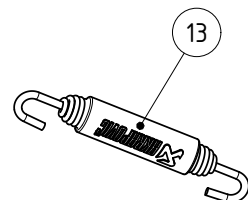

MUFFLER REPAIR KITS	
REPACK	14
SLEEVE	15

No.	SALES CODE	DESCRIPTION	QTY.
1	S-K10SO16-HZC	slip-on system	1
2	M-HZ04305C	muffler	1
3	P-FB23	bolt	1
4	P-DR4	washer SS	2
5	P-FN4	nut	1
6	P-VST1AL	sticker	1
7	V-EC120	end cap CA	1
8	P-TT19	belt TI for CA sleeve	2
9	P-MCCZ39	muffler clamp CA	1
10	P-R103	clamp SS	1
11	P-G56	graphite gasket	1
12	P-R30D	clamp SS	1
13	P-S1/2	spring	1
14	P-RPCK142	muffler repack kit	1
15	P-RKS459Z300	muffler sleeve kit	1