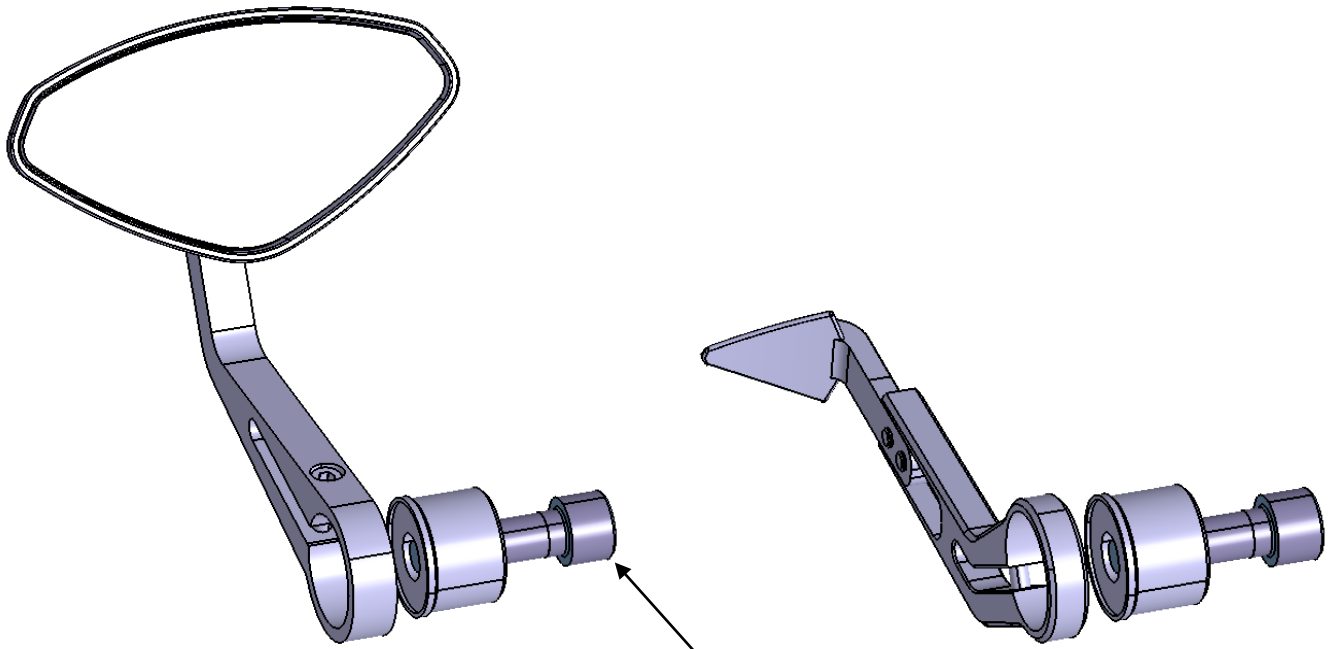

REF.3804N

Tornillo original/original screw

REF.3804N

Tornillo original/original screw