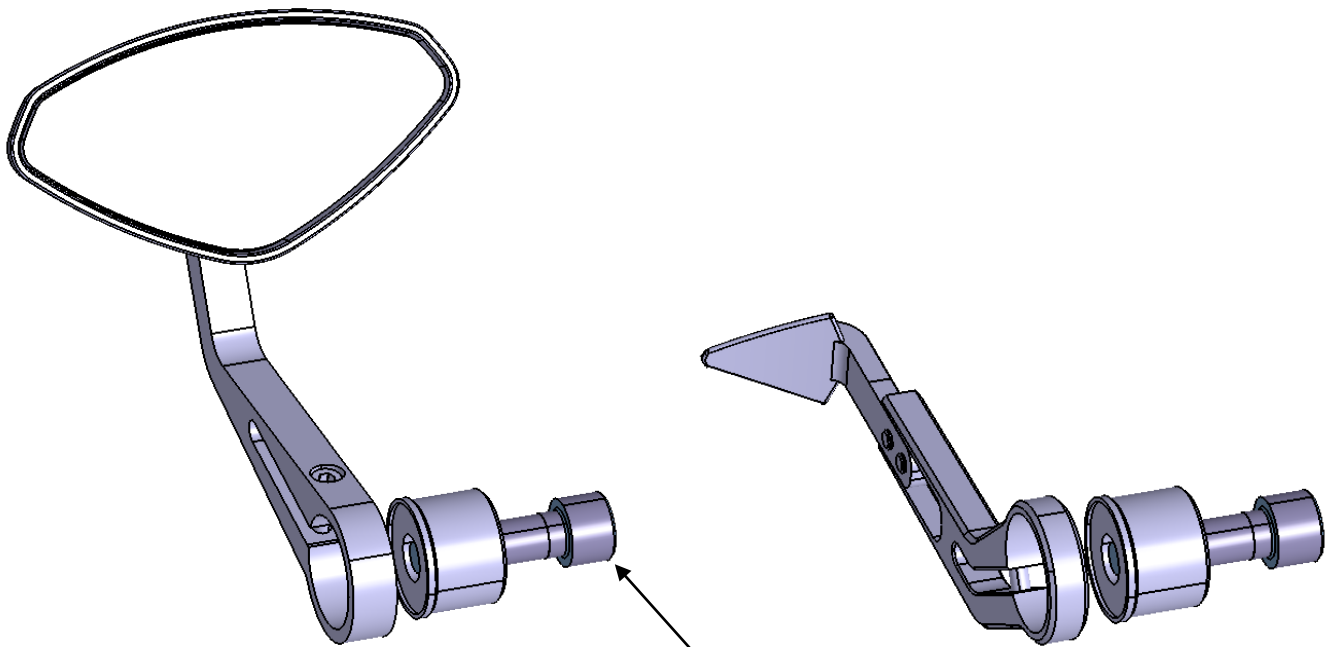

REF.3804N

Tornillo original/original screw

REF.3804N

Tornillo original/original screw