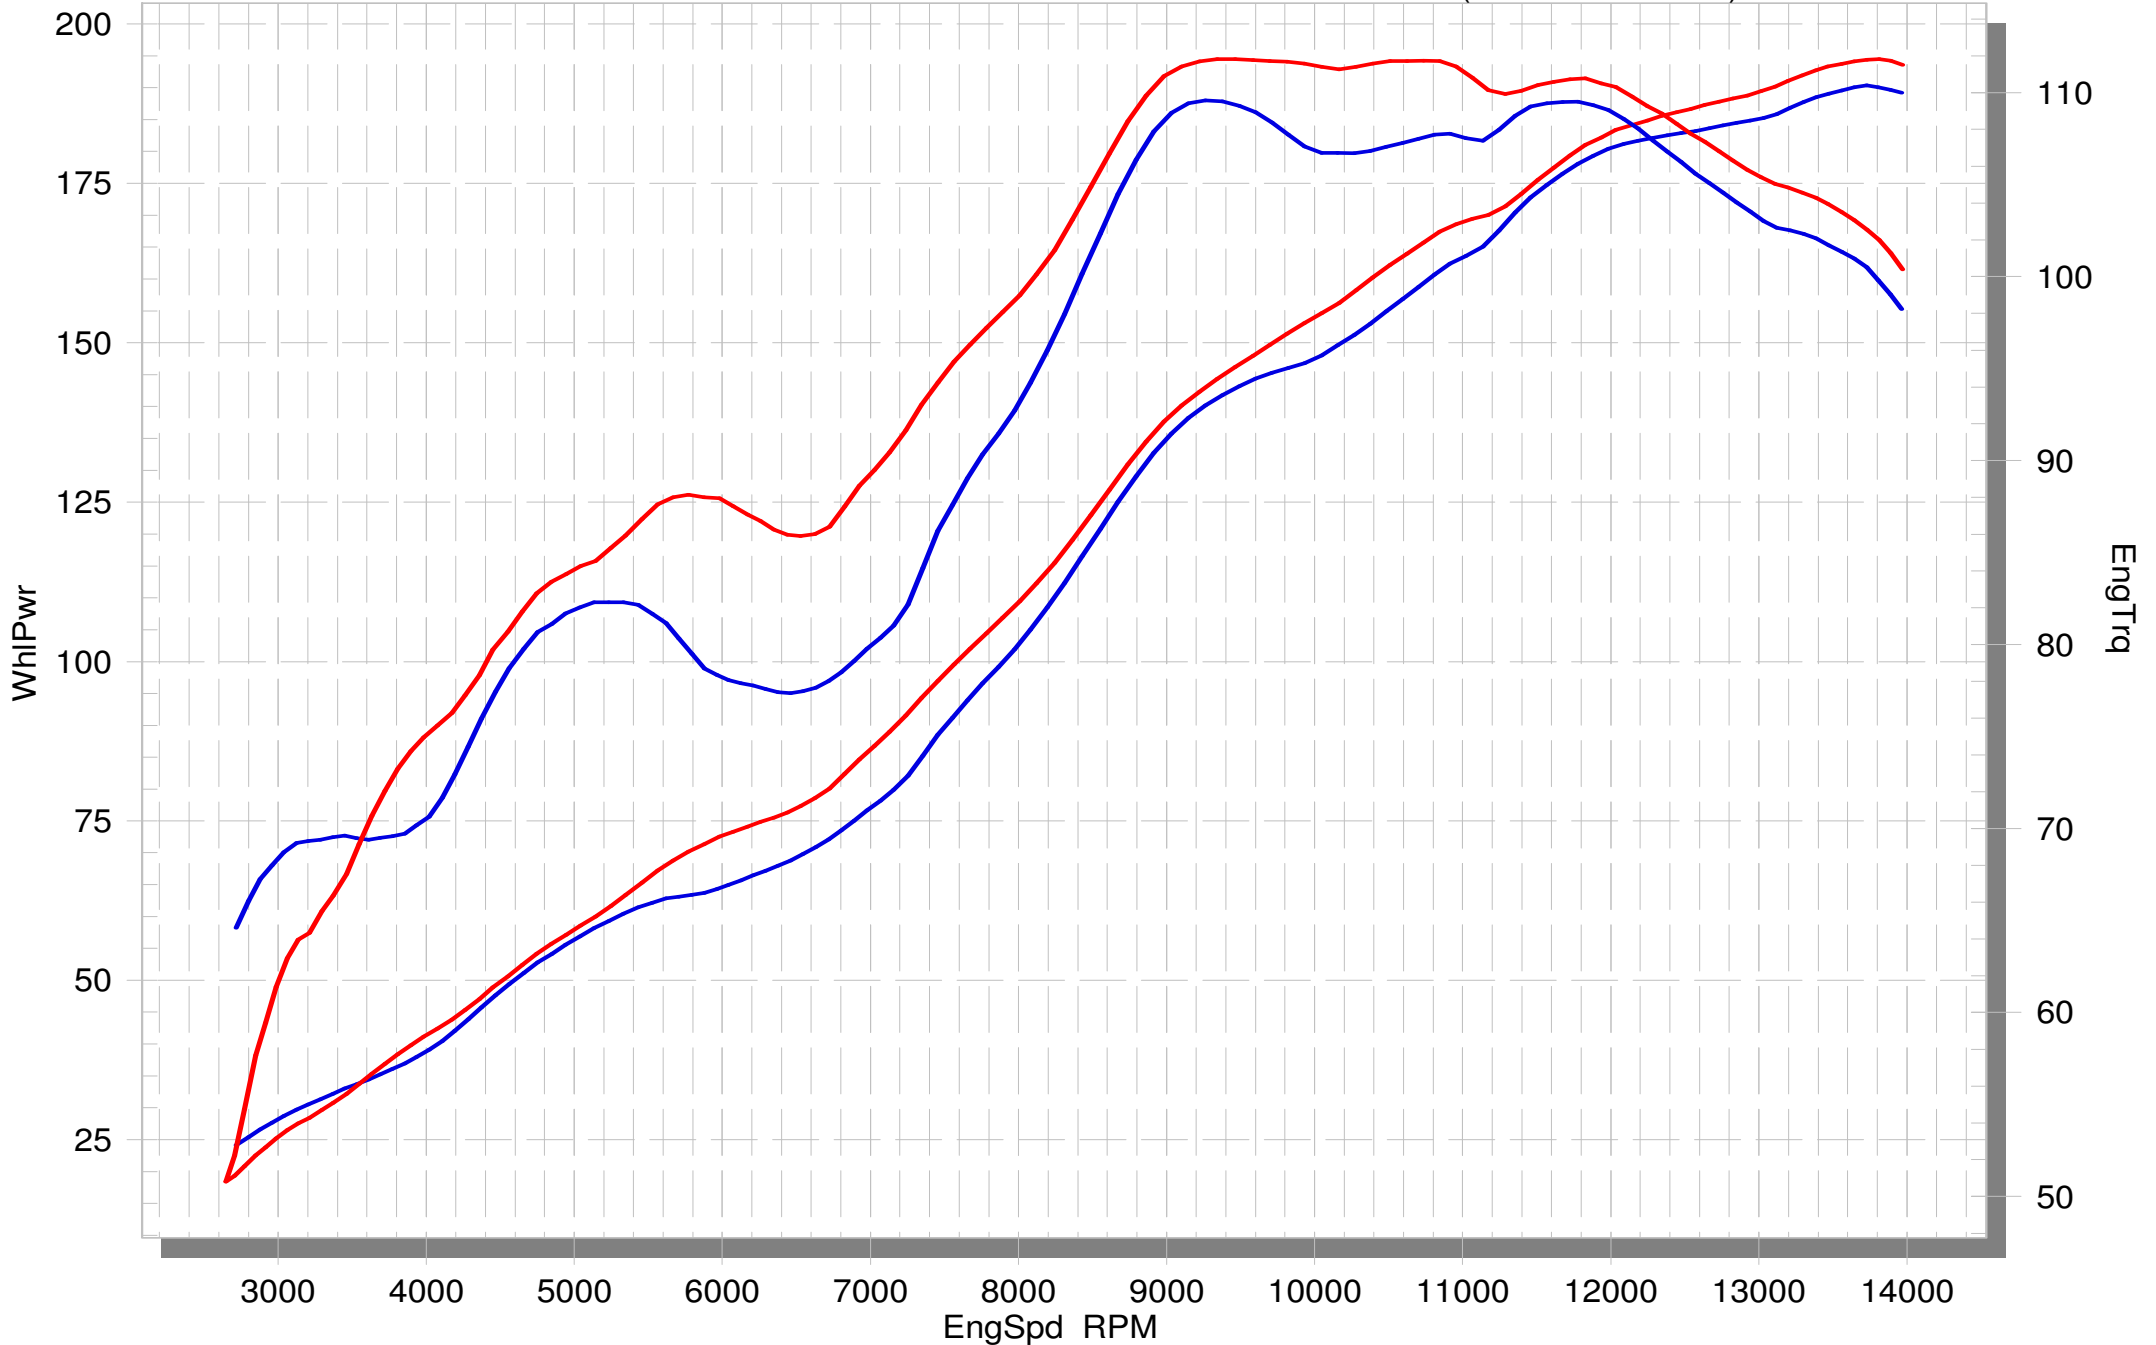

Yamaha YZF-R1

STOCK

Evolution (WO Noise Inster)

SuperFlow WinDyn™ V