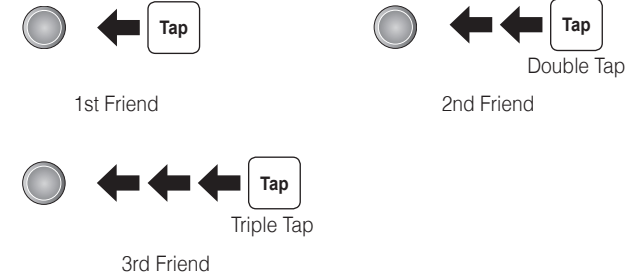

Music

Headset Pairing Intercom

3

Start Intercom

End Intercom

4

Cycle Gear

www.cyclegear.com
Customer Support: support.sena.com
E-mail: support@sena.com