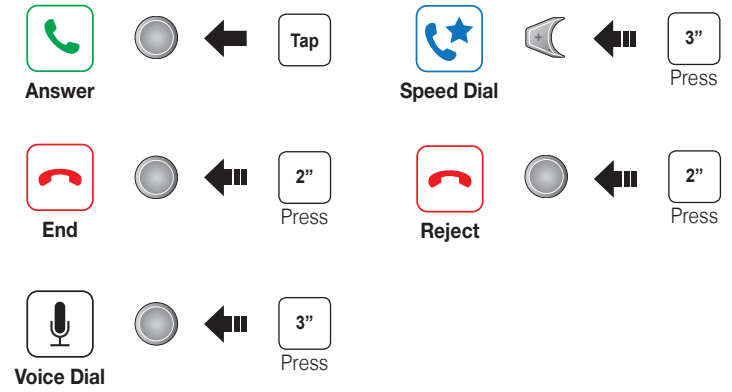

DWO-5 Bluetooth Helmet Headset by SENA Quick Start Guide

Button Operation

Power On/Off

Volume Adjustment

1

Bluetooth Pairing Phone, MP3 and GPS

Mobile Phone Call Making and Answering

2