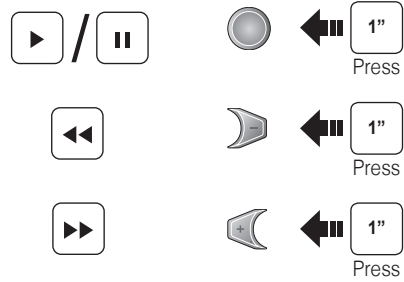

DWO-5 Bluetooth Helmet Headset by SENA Quick Start Guide

Button Operation

Power On/Off

Volume Adjustment

1

Bluetooth Pairing Phone, MP3 and GPS

Mobile Phone Call Making and Answering

2

Music

Headset Pairing Intercom

3

Start Intercom

End Intercom

4

Cycle Gear

www.cyclegear.com
Customer Support: support.sena.com
E-mail: support@sena.com