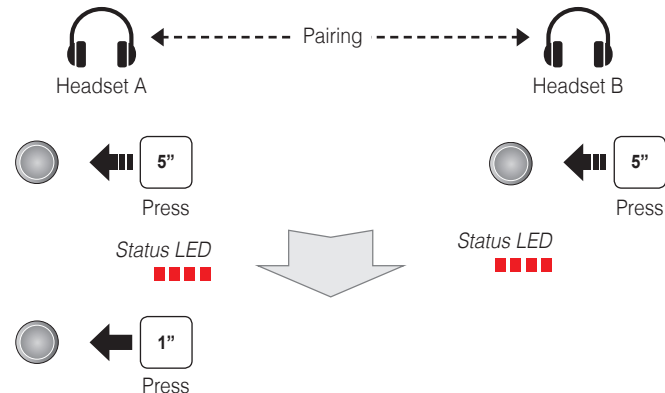

Headset Pairing Intercom

3