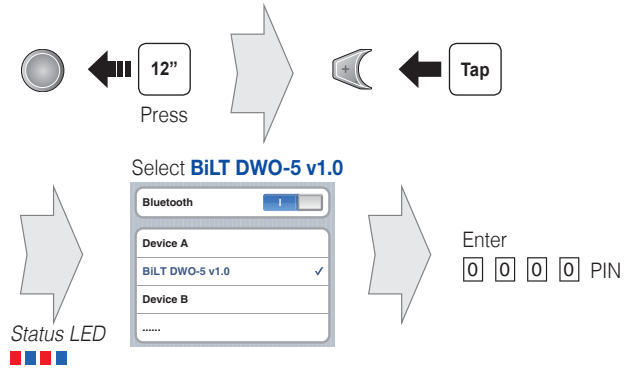

DWO-5 Bluetooth Helmet Headset by SENA Quick Start Guide

Button Operation

Power On/Off

Volume Adjustment

1

Bluetooth Pairing Phone, MP3 and GPS

Mobile Phone Call Making and Answering

2