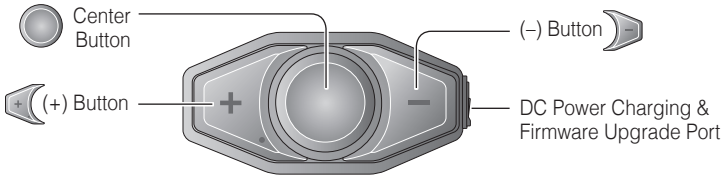

DWO-5 Bluetooth Helmet Headset by SENA Quick Start Guide

Button Operation

Power On/Off

Volume Adjustment

1

Bluetooth Pairing Phone, MP3 and GPS

Mobile Phone Call Making and Answering

2