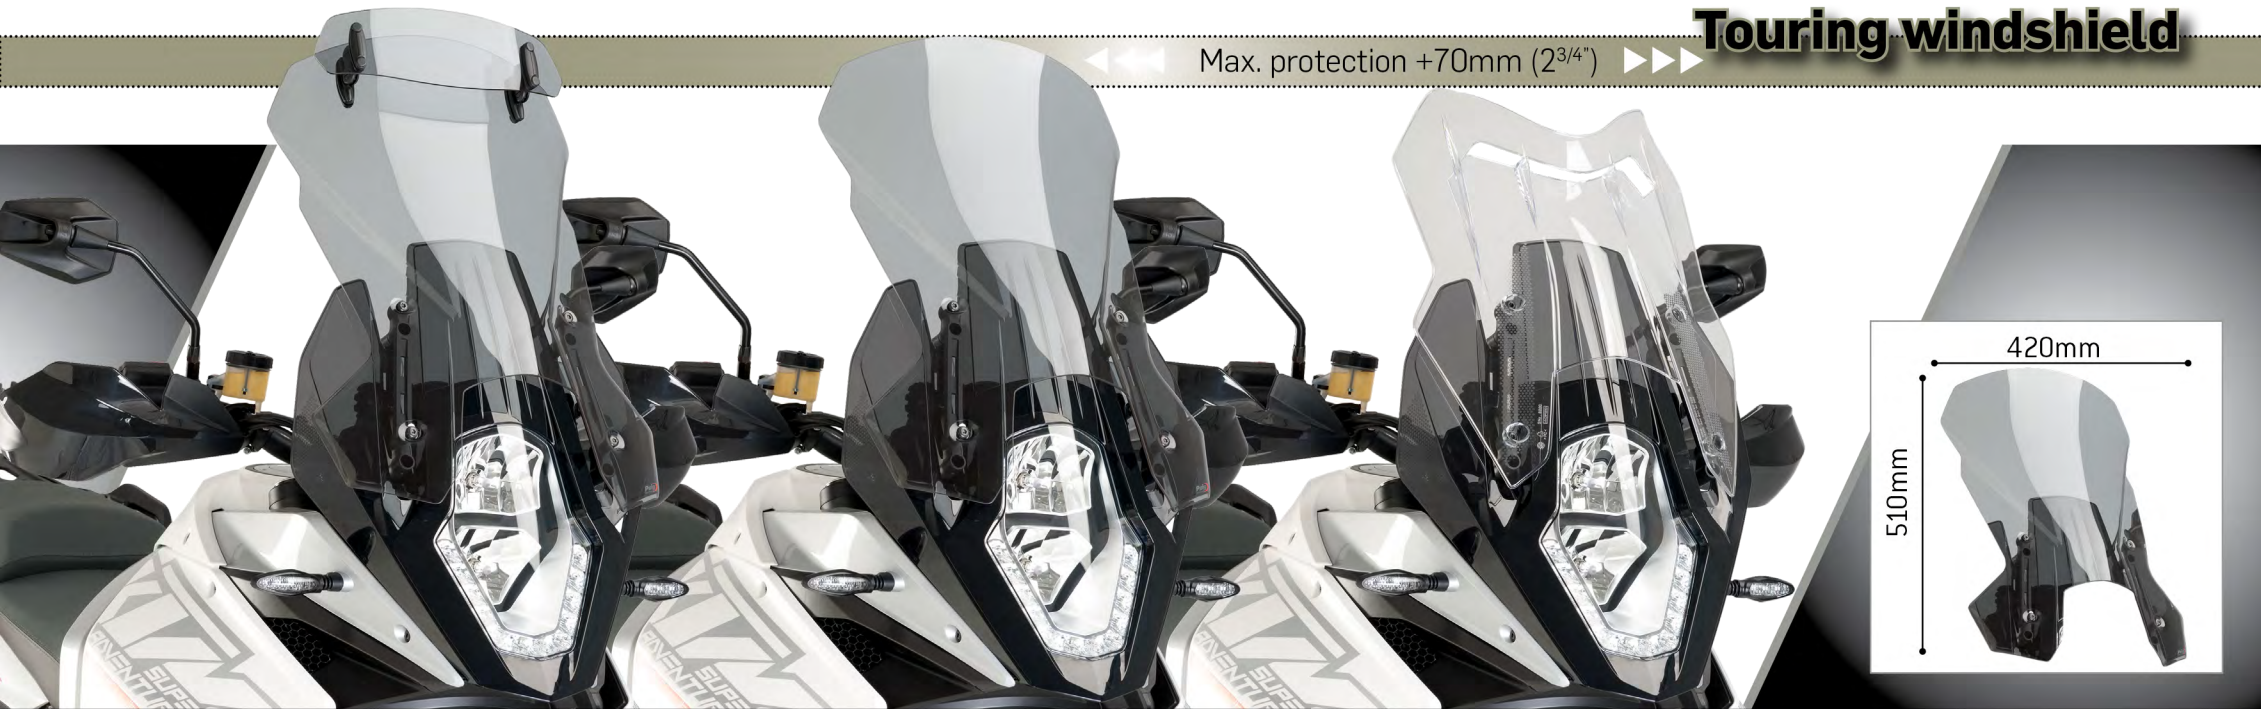

KTM 1290 SUPER ADVENTURE 15-

Since 1964
Puig
Hi-Tech Parts

Touring windshield

Max. protection +70mm (2^{3/4}"

TOURING+VISOR 6506H

TOURING 6494H

OEM

Touring Screen

KTM 1190 ADVENTURE '13-

◀◀◀ +120mm (4.7 inches) ▶▶▶

TOURING + VISOR 6506H

TOURING 6494H

OEM - ORIGINAL

Touring Screen

KTM 1050 ADVENTURE '15-

◀◀◀ Max. protection +120mm (4 3/4 inches) ▶▶▶

6506H Touring with visor

6494W Touring

OEM