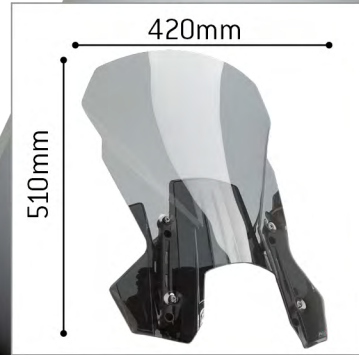

KTM 1290 SUPER ADVENTURE 15-

Since 1964
Puig
Hi-Tech Parts

Touring windshield

Max. protection +70mm (2^{3/4}"

TOURING+VISOR 6506H

TOURING 6494H

OEM

Touring Screen

KTM 1190 ADVENTURE '13-

◀◀◀ +120mm (4.7 inches) ▶▶▶

TOURING + VISOR 6506H

TOURING 6494H

OEM - ORIGINAL

Touring Screen

KTM 1050 ADVENTURE '15-

◀◀◀ Max. protection +120mm (4 3/4 inches) ▶▶▶