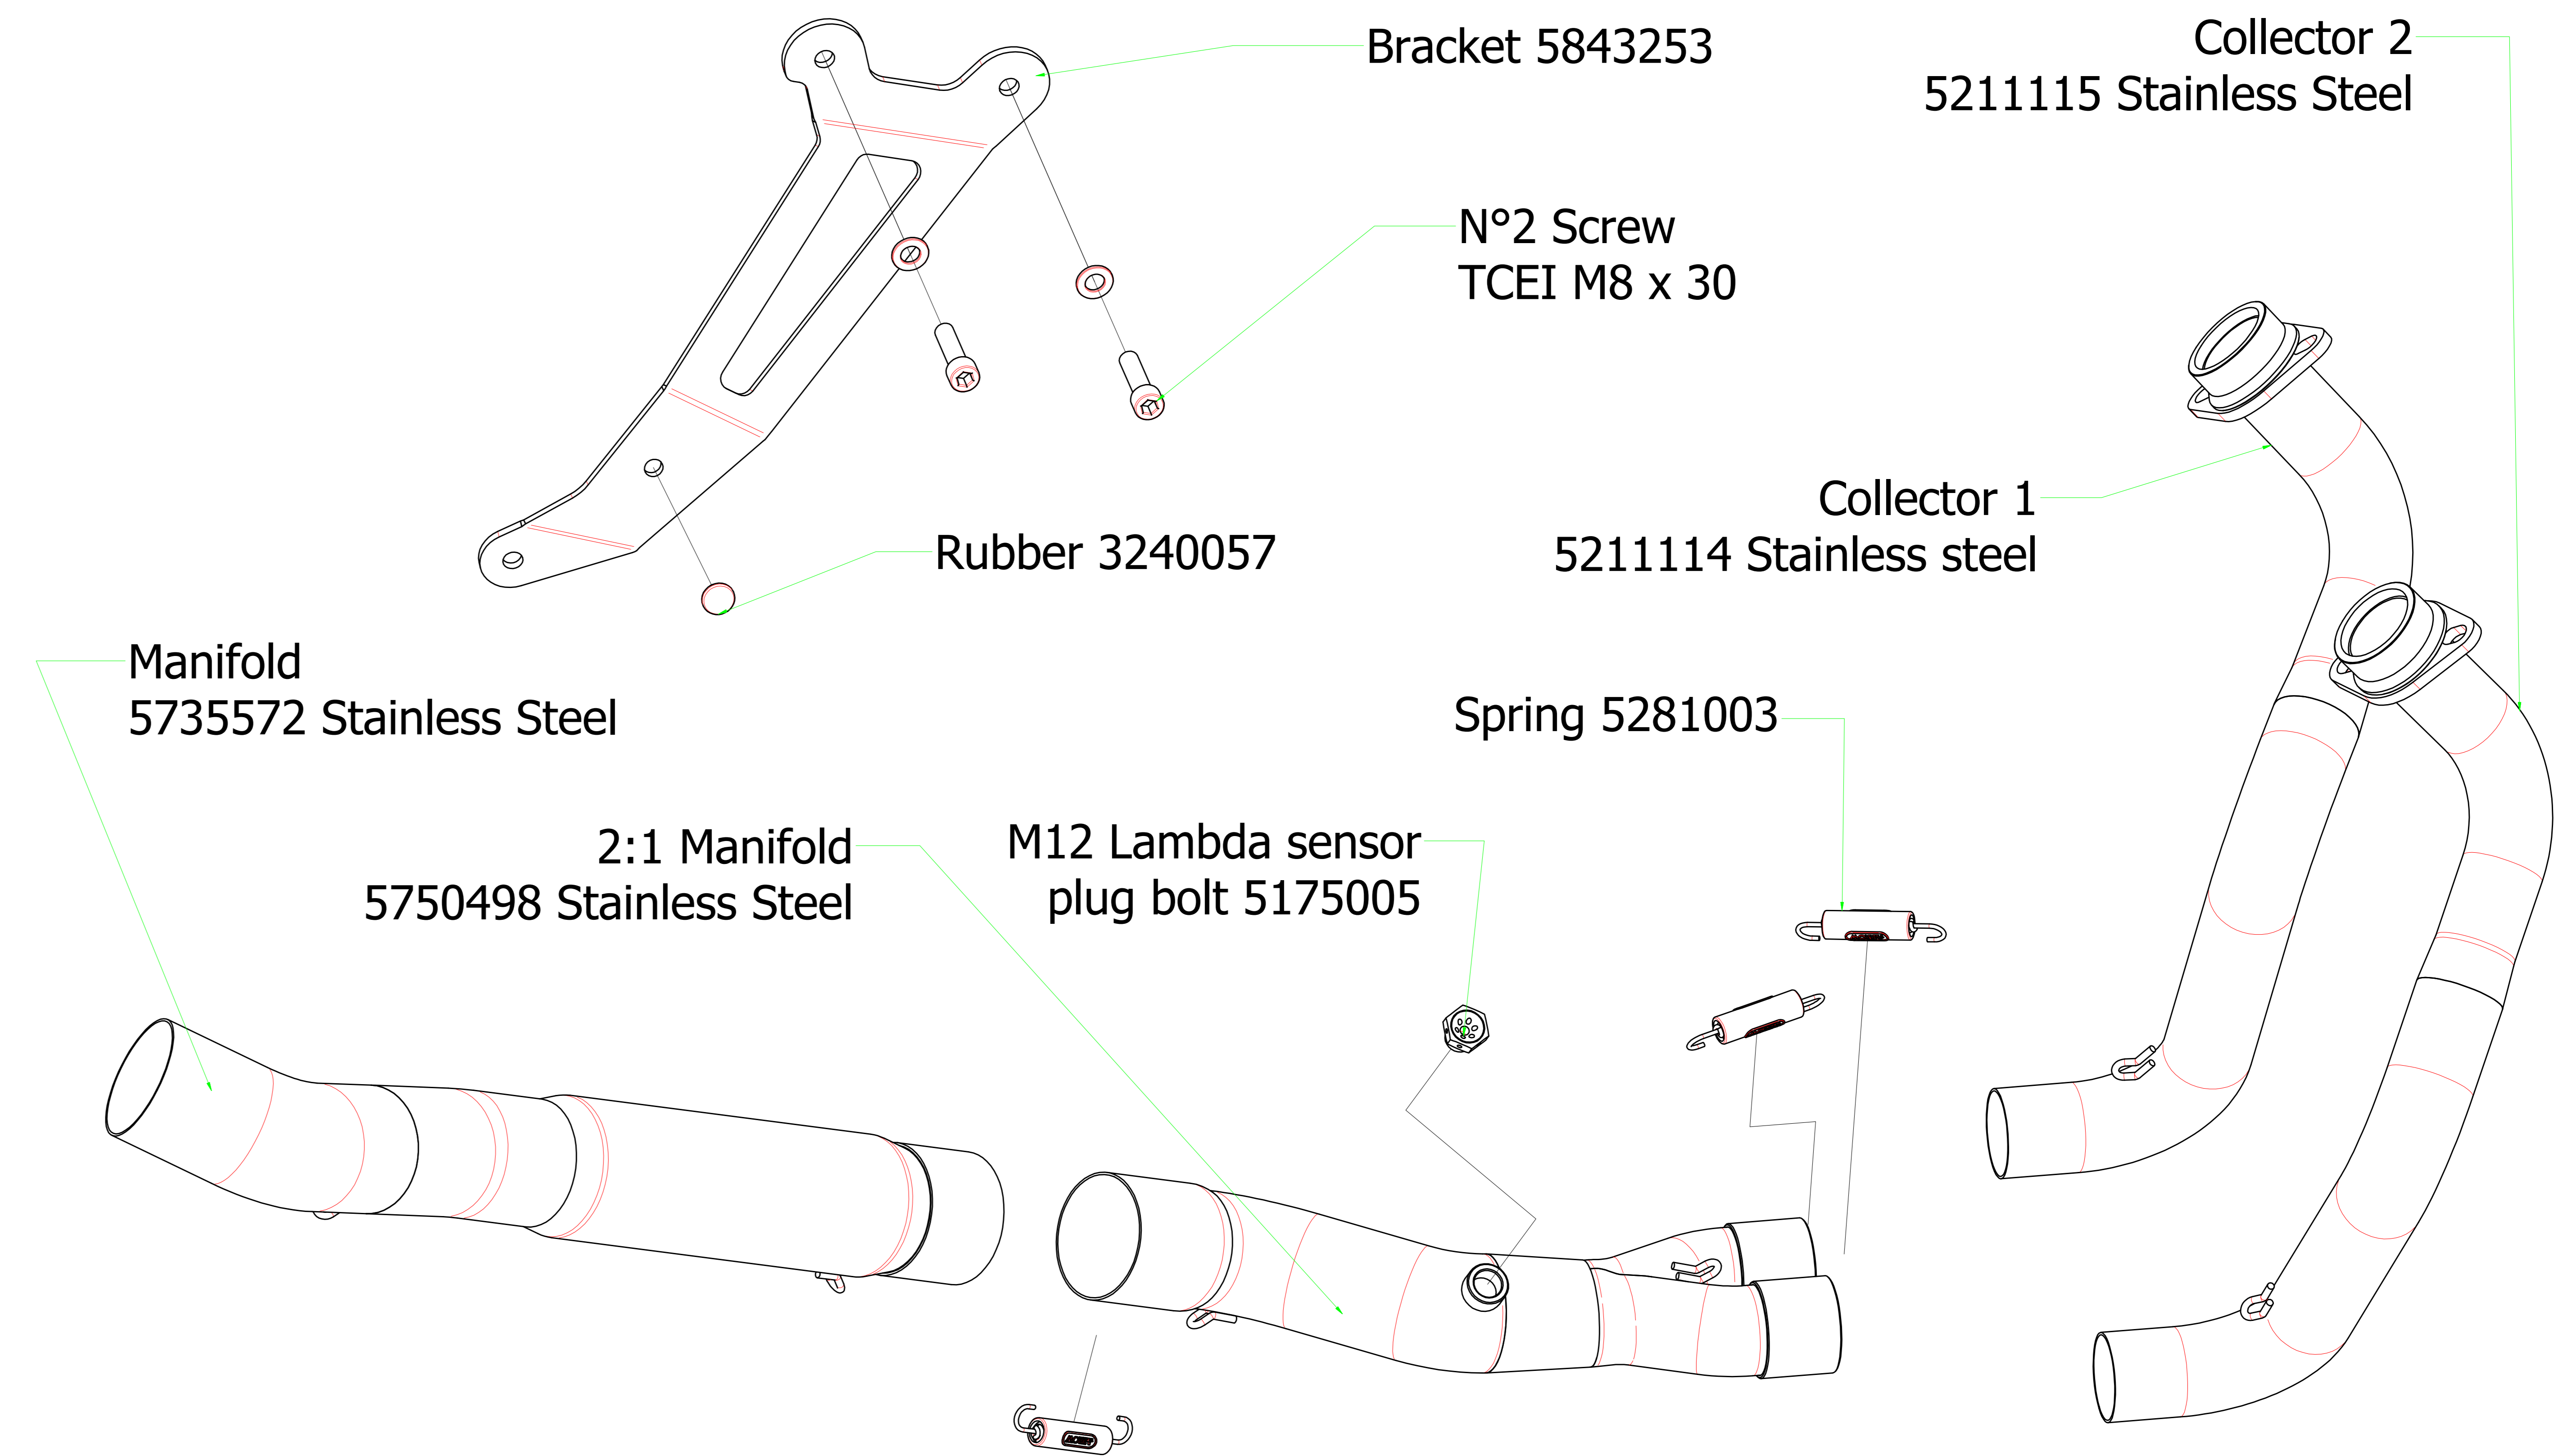

Yamaha MT-7 '14/16

71817XKI Homologated Nichrom - Carbon
 71817XKN Homologated Nichrom (Dark) - Carbon

71605MI Racing Collectors High Version

71817AO Homologated Alluminium
 71817AON Homologated Alluminium (Dark)
 71817AOB Homologated Alluminium (White)

11010KZ Catalyst

71655MI Racing Collectors Low Version

71817PK Homologated Titanium - Carbon
 71817MK Homologated Carbon - Carbon
 71817AK Homologated Alluminium - Carbon
 71817AKN Homologated Alluminium (Dark)- Carbon
 71817AKB Homologated Alluminium (White)- Carbon