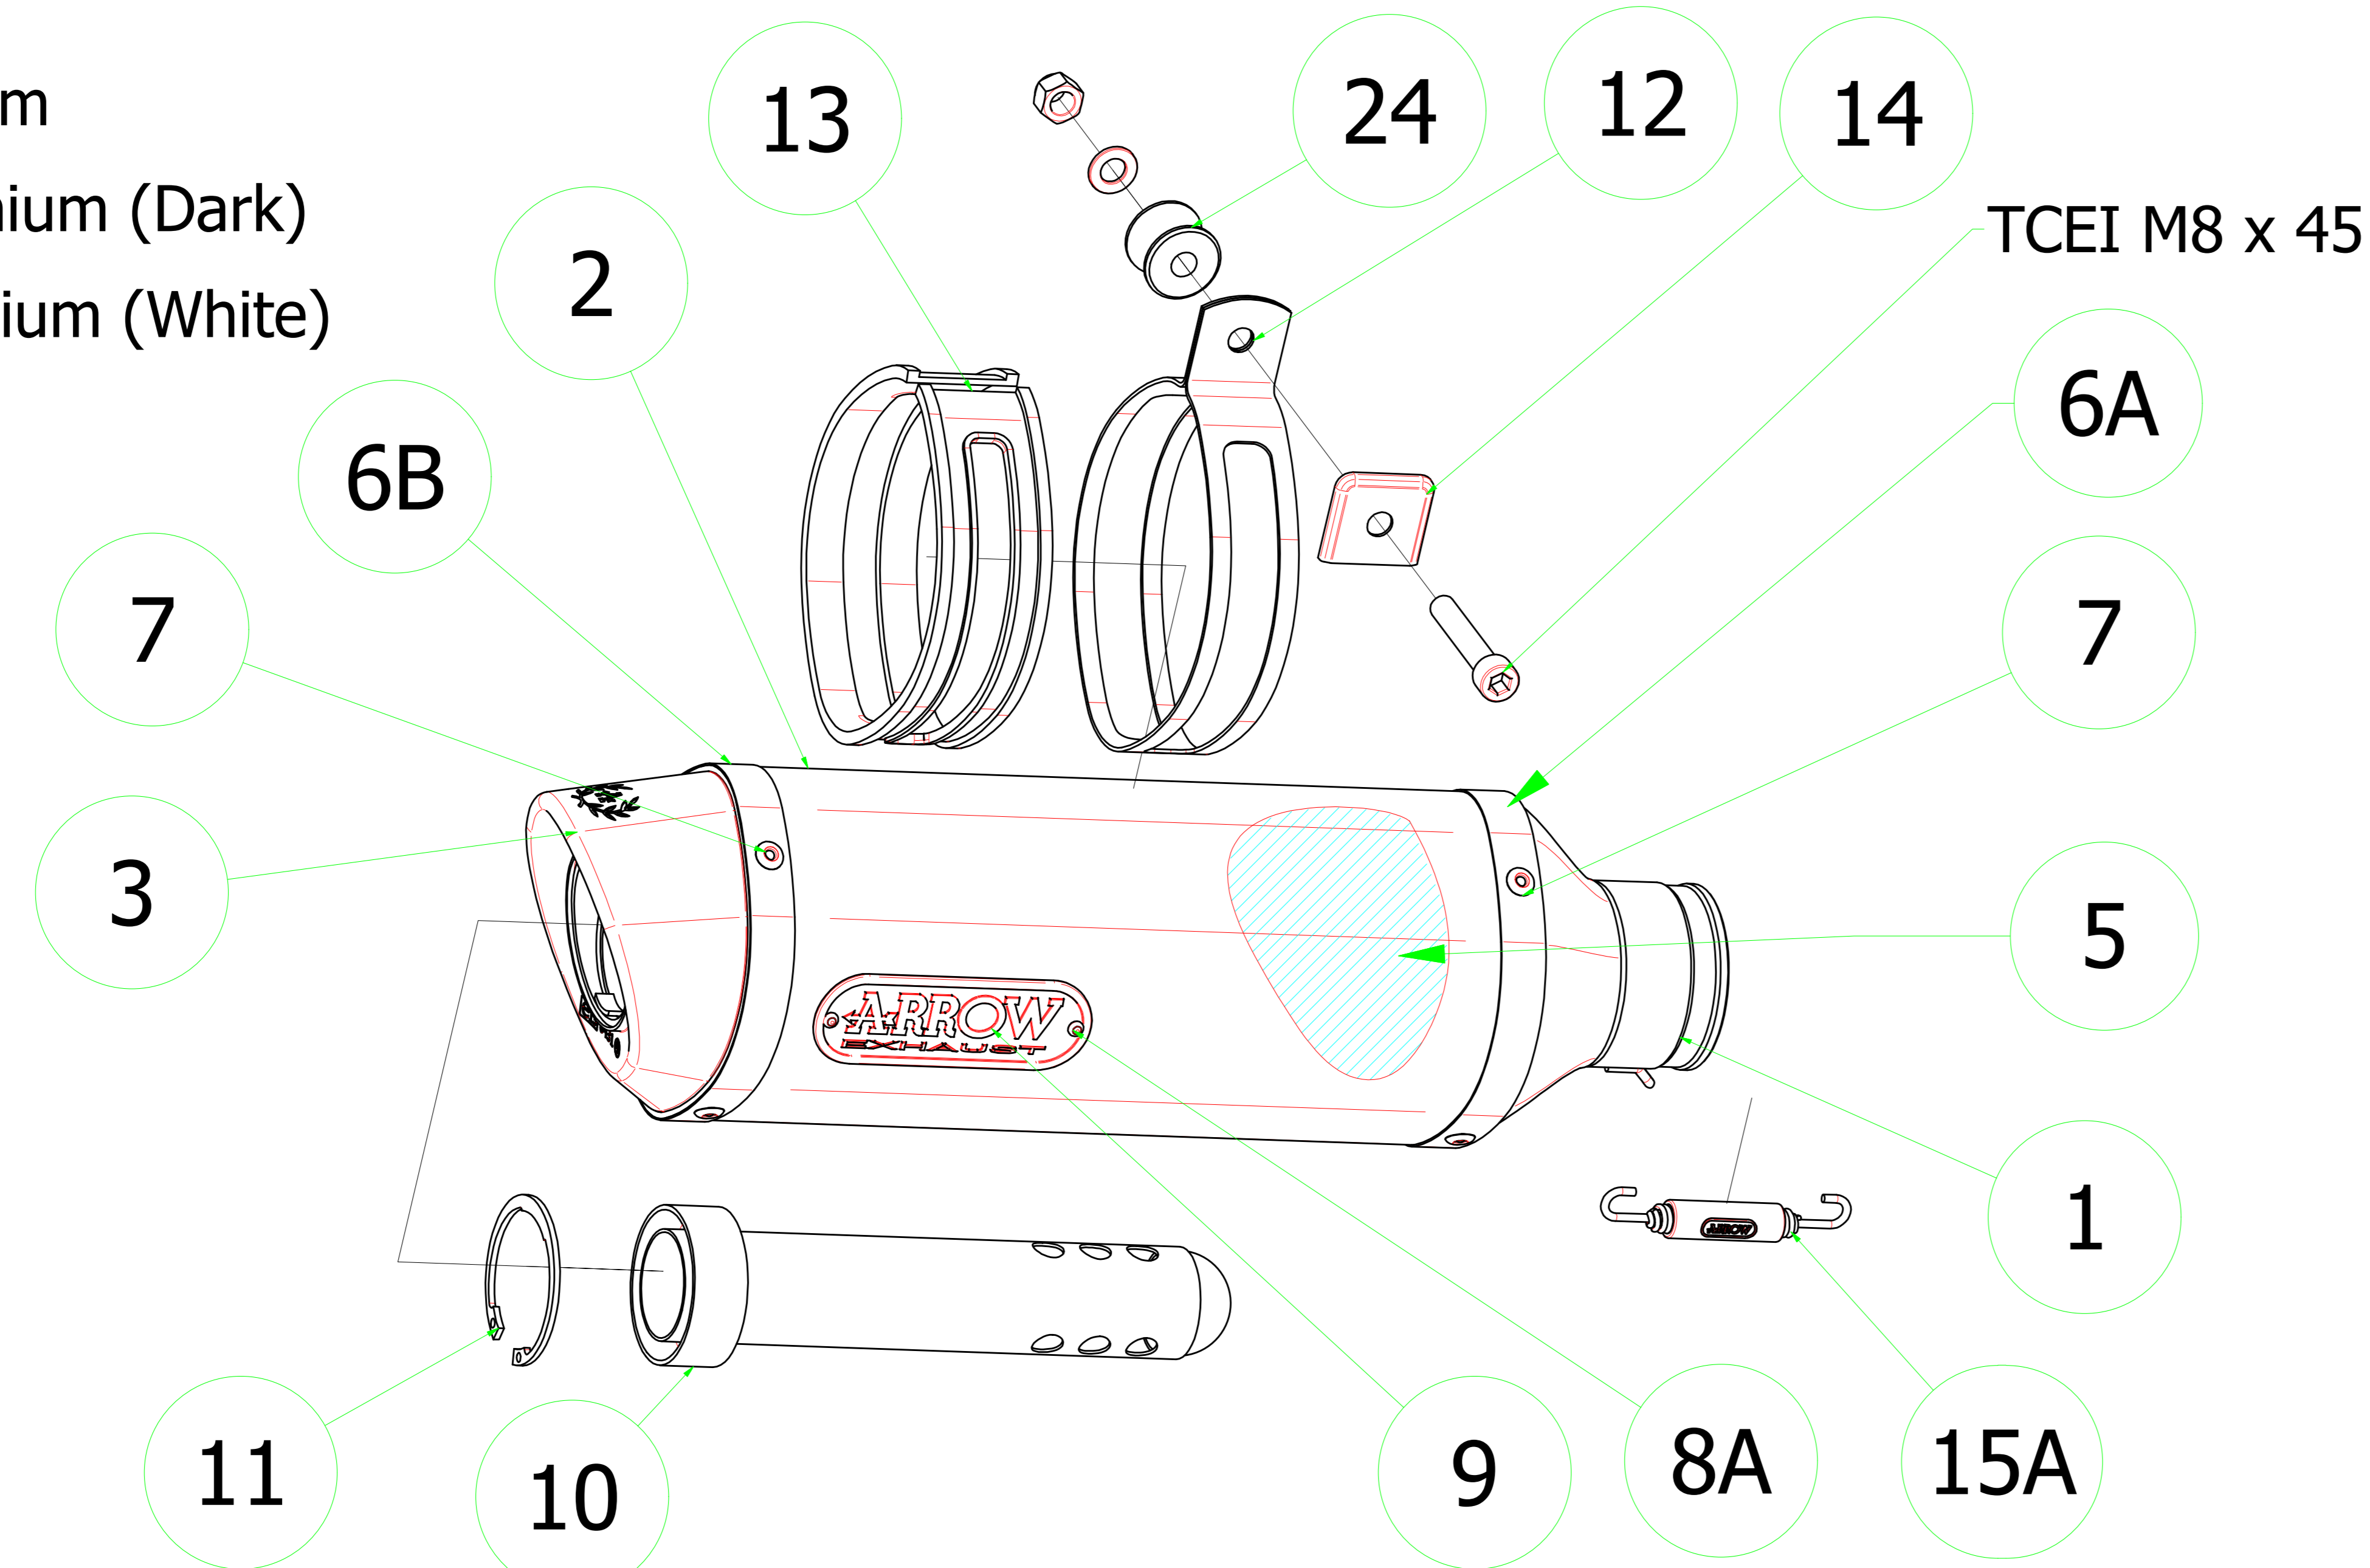

Yamaha MT-7 '14/16

71817XKI Homologated Nichrom - Carbon
 71817XKN Homologated Nichrom (Dark) - Carbon

71605MI Racing Collectors High Version

71817AO Homologated Alluminium
 71817AON Homologated Alluminium (Dark)
 71817AOB Homologated Alluminium (White)

11010KZ Catalyst

71655MI Racing Collectors Low Version

71817PK Homologated Titanium - Carbon
 71817MK Homologated Carbon - Carbon
 71817AK Homologated Alluminium - Carbon
 71817AKN Homologated Alluminium (Dark)- Carbon
 71817AKB Homologated Alluminium (White)- Carbon