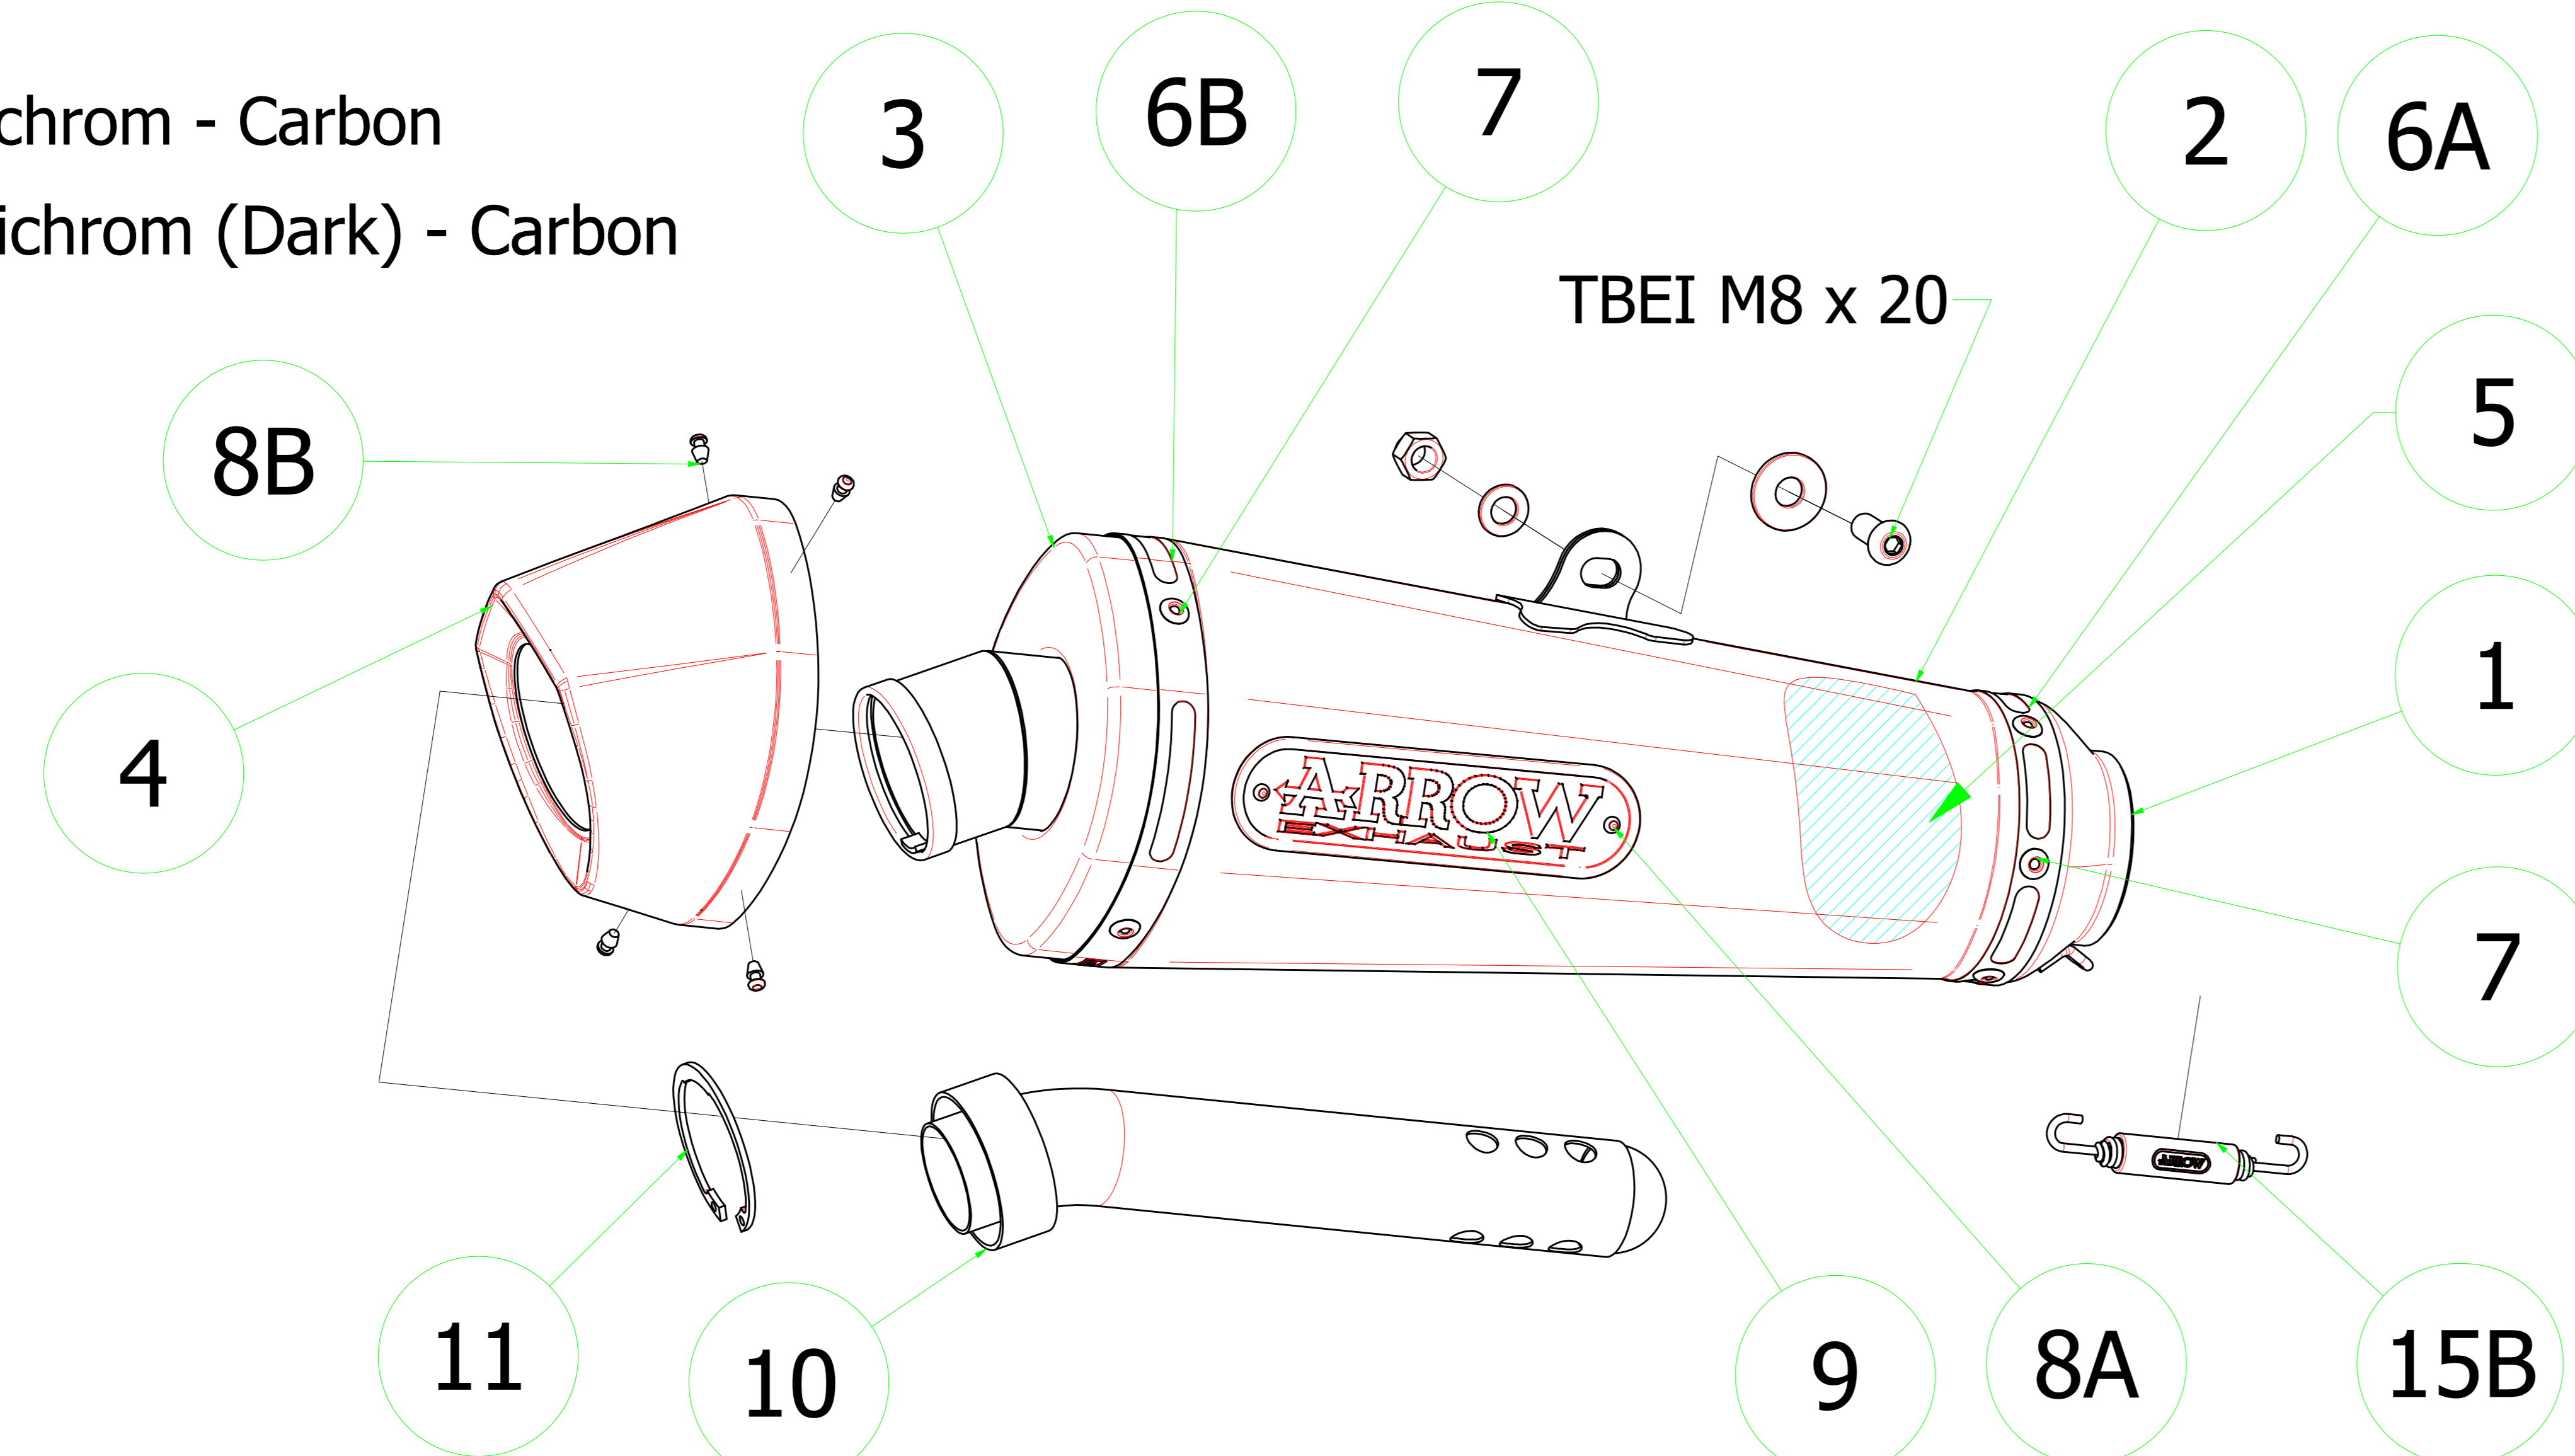

Yamaha MT-7 '14/16

71817XKI Homologated Nichrom - Carbon
 71817XKN Homologated Nichrom (Dark) - Carbon

71605MI Racing Collectors High Version

71817AO Homologated Alluminium
 71817AON Homologated Alluminium (Dark)
 71817AOB Homologated Alluminium (White)

11010KZ Catalyst

71655MI Racing Collectors Low Version

71817PK Homologated Titanium - Carbon
 71817MK Homologated Carbon - Carbon
 71817AK Homologated Alluminium - Carbon
 71817AKN Homologated Alluminium (Dark)- Carbon
 71817AKB Homologated Alluminium (White)- Carbon