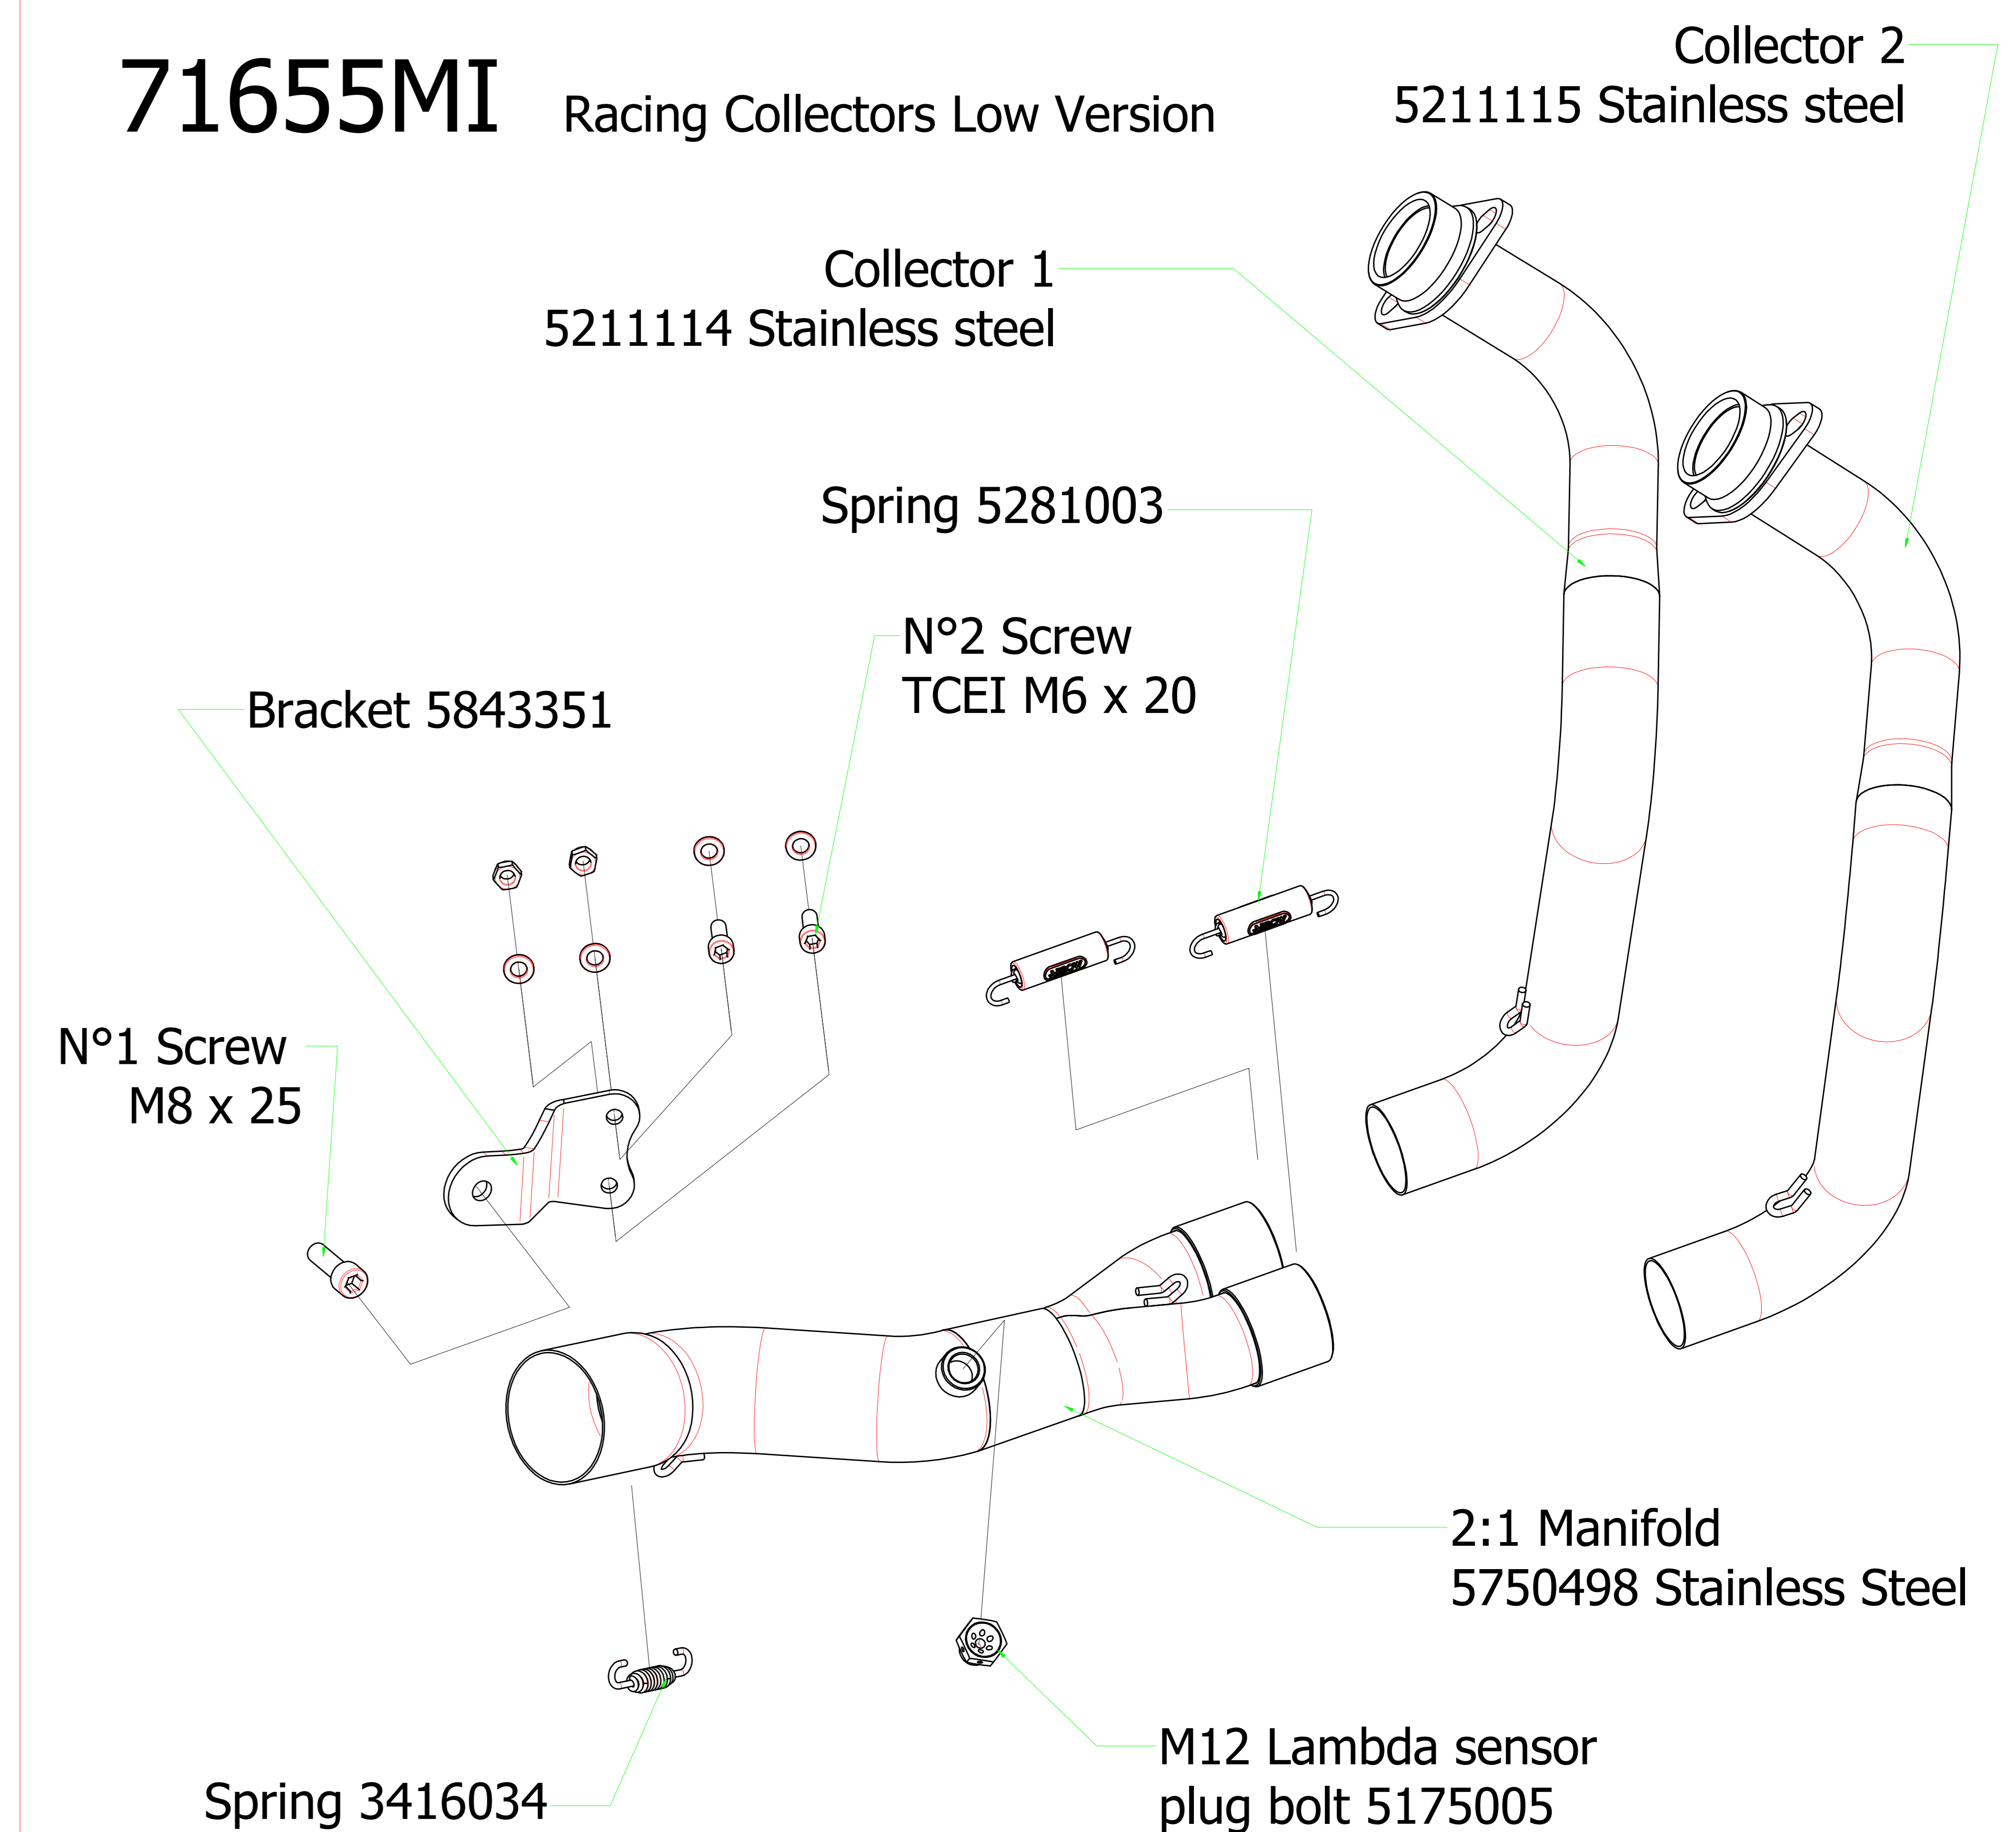

Yamaha MT-7 '14/16

71817XKI Homologated Nichrom - Carbon
 71817XKN Homologated Nichrom (Dark) - Carbon

71605MI Racing Collectors High Version

71817AO Homologated Alluminium
 71817AON Homologated Alluminium (Dark)
 71817AOB Homologated Alluminium (White)

11010KZ Catalyst

71655MI Racing Collectors Low Version

71817PK Homologated Titanium - Carbon
 71817MK Homologated Carbon - Carbon
 71817AK Homologated Alluminium - Carbon
 71817AKN Homologated Alluminium (Dark)- Carbon
 71817AKB Homologated Alluminium (White)- Carbon