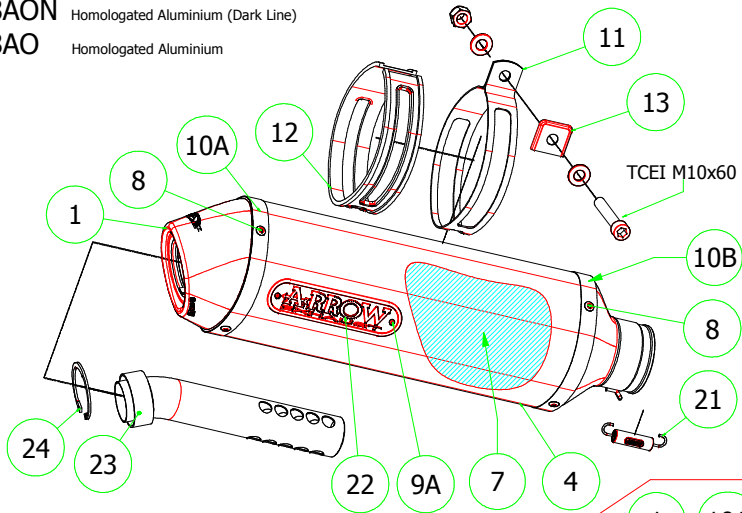

Kawasaki Z 1000 '14

71758AON Homologated Aluminium (Dark Line)
71758AO Homologated Aluminium

71758XKI Homologated X-Kone (Nichrom)