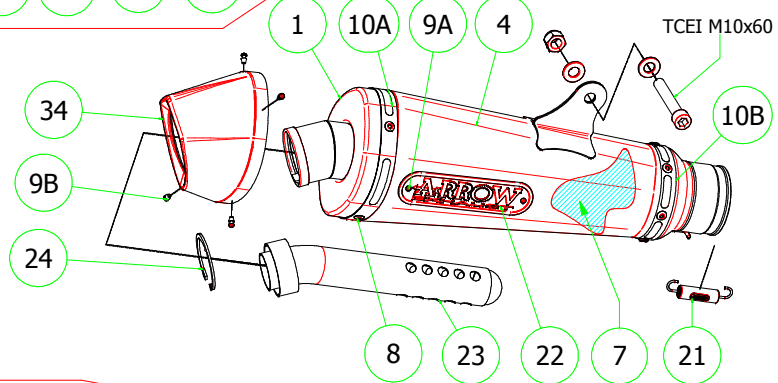

# Kawasaki Z 1000 '14

71758AON Homologated Aluminium (Dark Line)  
71758AO Homologated Aluminium

71758XKI Homologated X-Kone (Nichrom)

71758AKN Homologated Aluminium-Carbon (Dark Line)  
71758AK Homologated Aluminium-Carbon  
71758PKK Homologated Titanium-Carbon  
71758MKK Homologated Carbon-Carbon