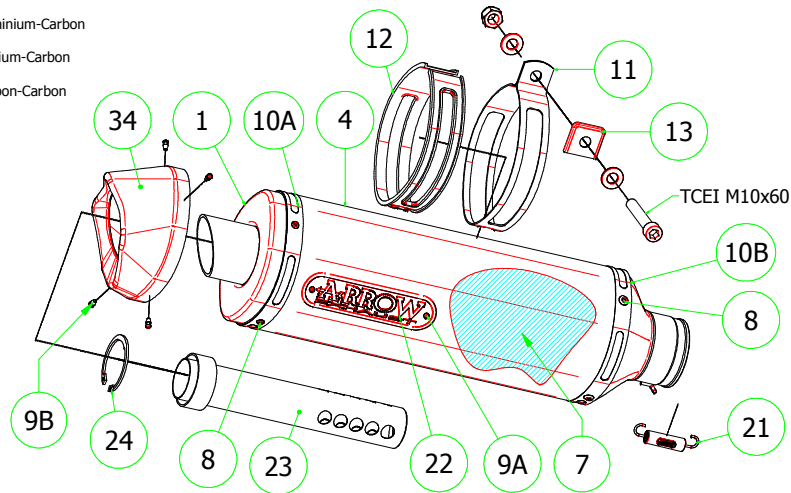

71758AKN Homologated Aluminium-Carbon (Dark Line)
71758AK Homologated Aluminium-Carbon
71758PKK Homologated Titanium-Carbon
71758MKK Homologated Carbon-Carbon