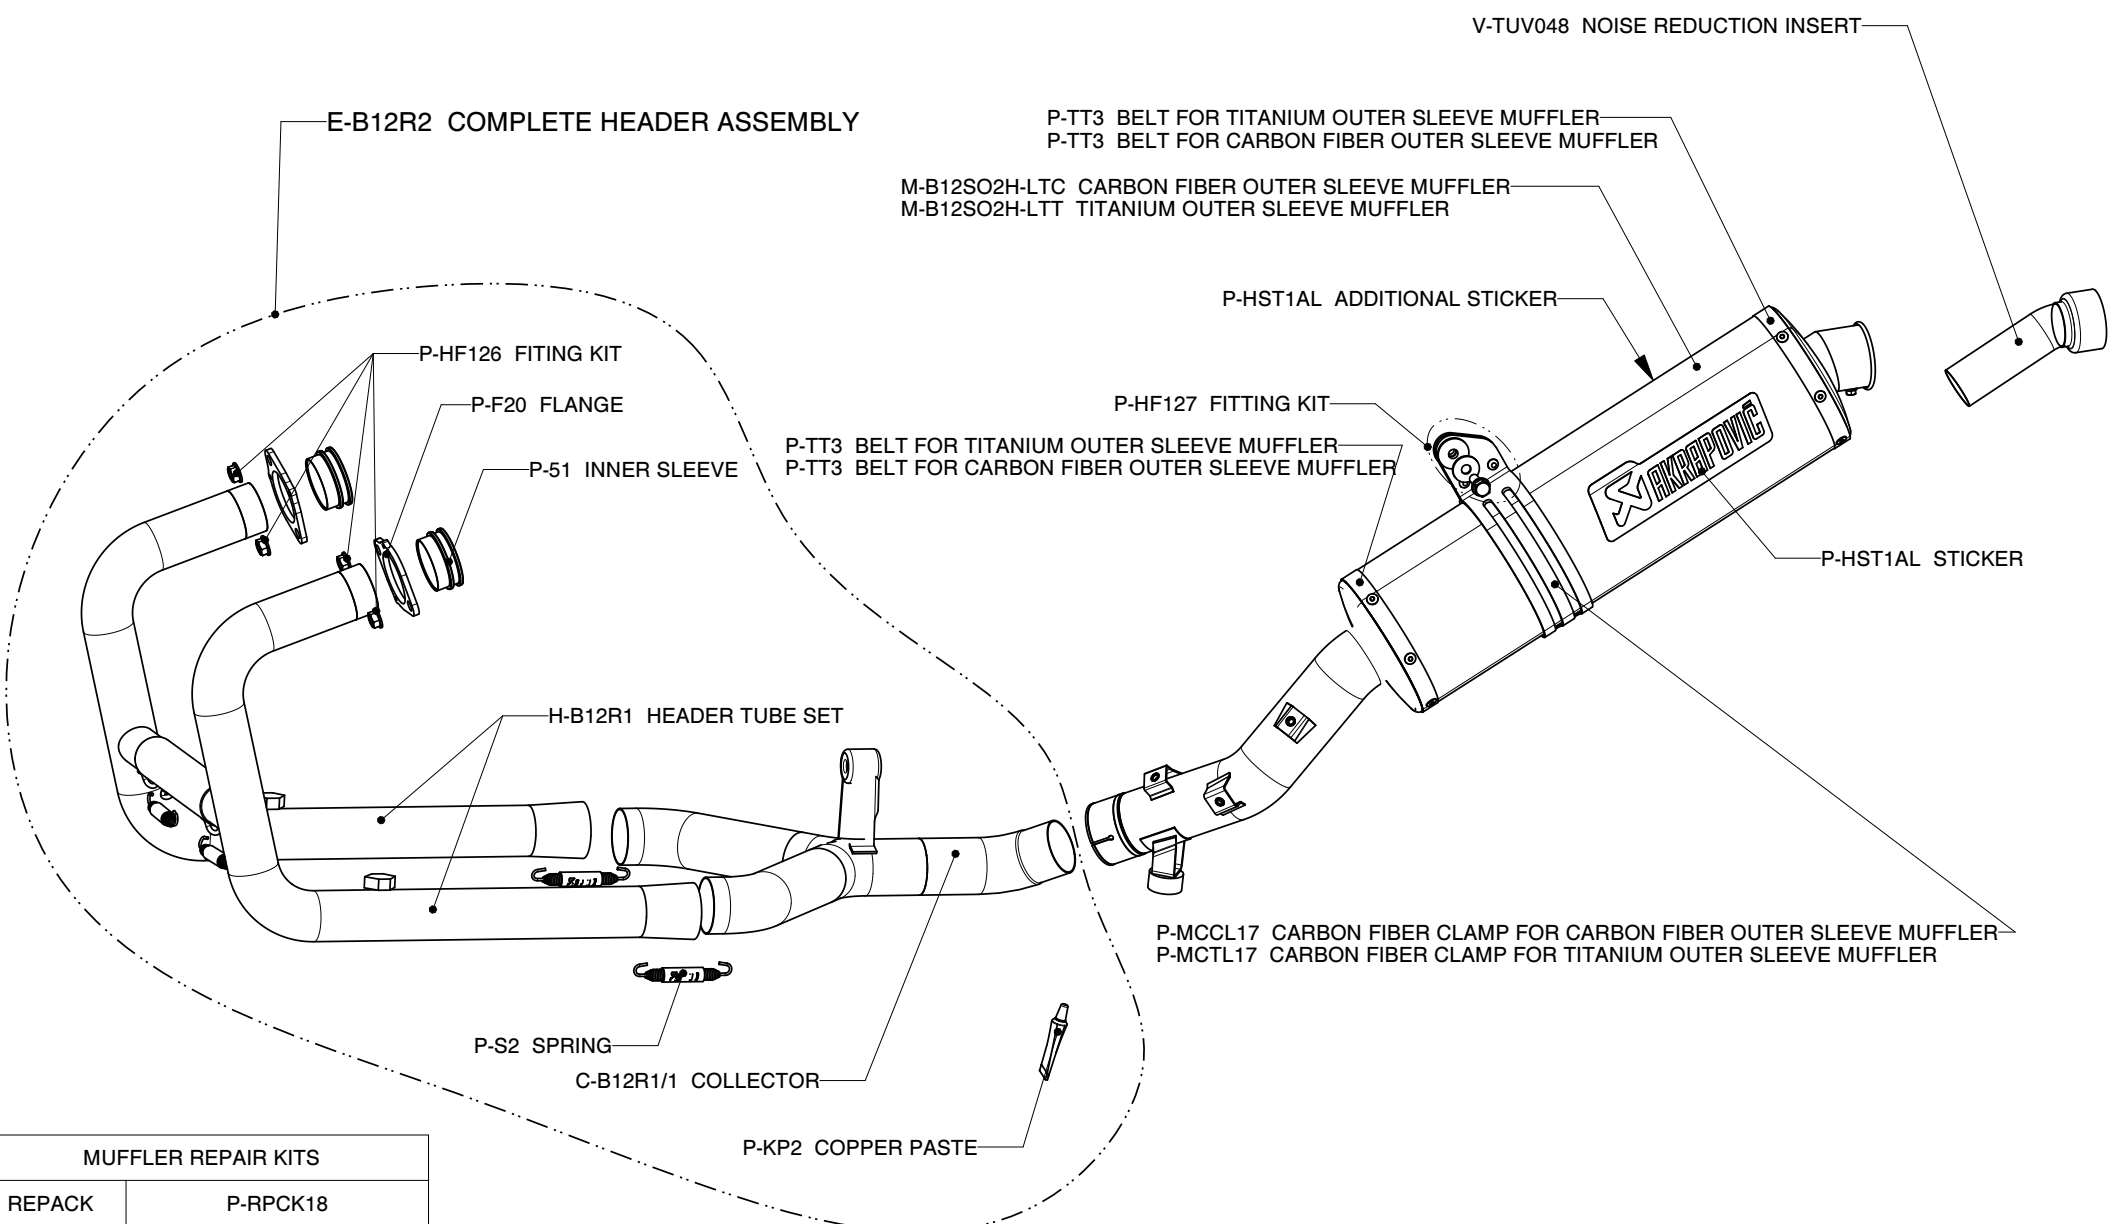

**BMW R1200 GS ,Complete exhaust system / RACING LINE tube set with Street legal SLIP ON Mufflers**  
**BMW R1200 GS ADVENTURE**  
**Product code: S-B12R1-C/1**  
**S-B12R1-T/1**

V-TUV048 NOISE REDUCTION INSERT

E-B12R2 COMPLETE HEADER ASSEMBLY

P-TT3 BELT FOR TITANIUM OUTER SLEEVE MUFFLER  
P-TT3 BELT FOR CARBON FIBER OUTER SLEEVE MUFFLER

M-B12SO2H-LTC CARBON FIBER OUTER SLEEVE MUFFLER  
M-B12SO2H-LTT TITANIUM OUTER SLEEVE MUFFLER