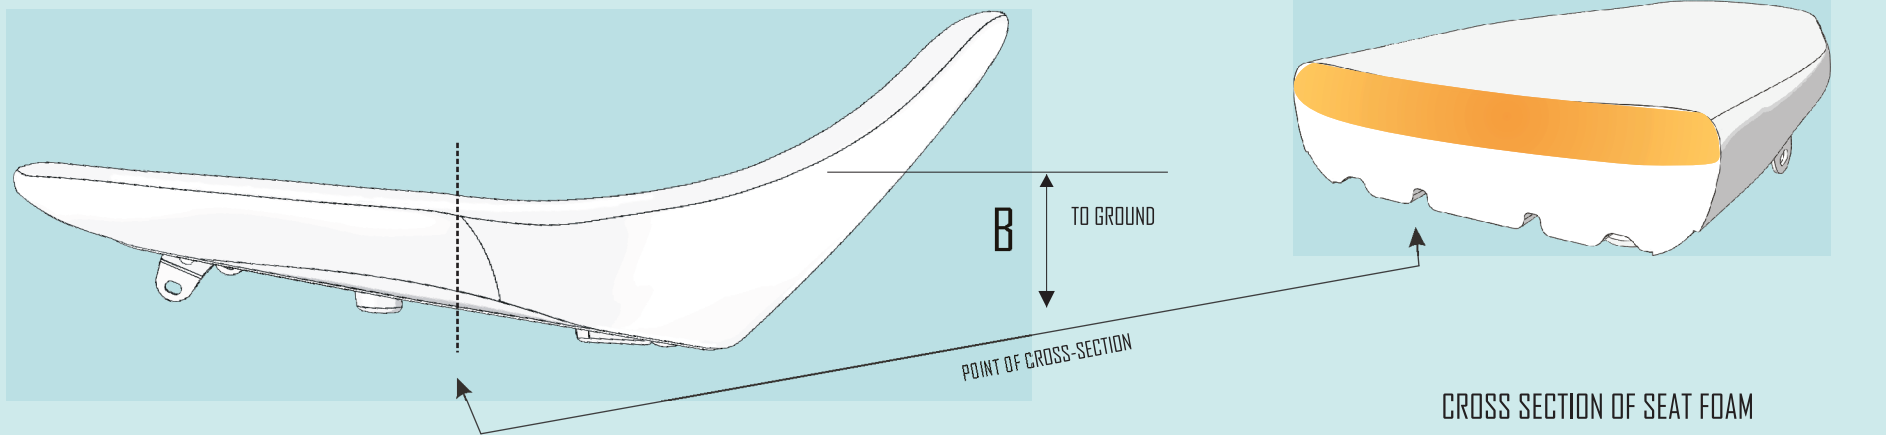

SEAT FOAM COMPARISON CHART

DEM KAW KLX 250 S/SF SEAT

SARGENT KAW KLX 250 S/SF WORLD SPORT SEAT

SEAT HEIGHT (TO GROUND)

A. 35.6"

B. 34.6"

*ACTUAL SEAT TO GROUND DIMENSIONS MAY VARY DEPENDING ON RIDER WEIGHT & ANATOMY AND BIKE SUSPENSION SETTINGS.

CROSS SECTION OF SEAT FOAM PRESSURE CHART