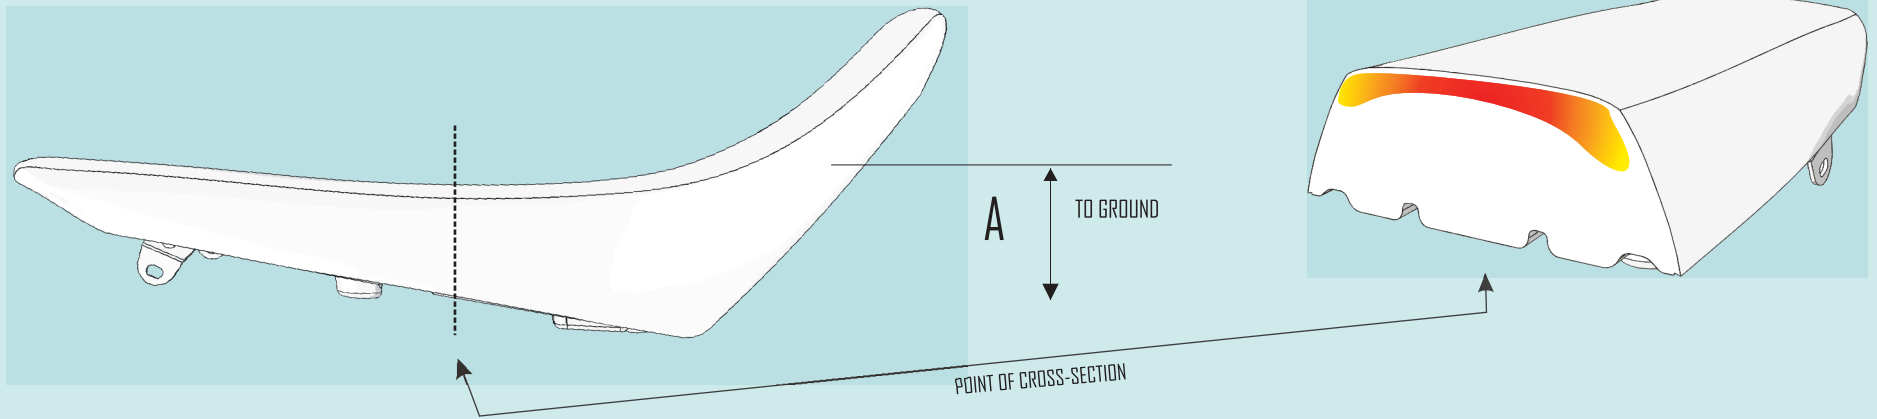

SEAT FOAM COMPARISON CHART

DEM KAW KLX 250 S/SF SEAT

SARGENT KAW KLX 250 S/SF WORLD SPORT SEAT

SEAT HEIGHT (TO GROUND)

A. 35.6"

B. 34.6"

*ACTUAL SEAT TO GROUND DIMENSIONS MAY VARY DEPENDING ON RIDER WEIGHT & ANATOMY AND BIKE SUSPENSION SETTINGS.

CROSS SECTION OF SEAT FOAM PRESSURE CHART